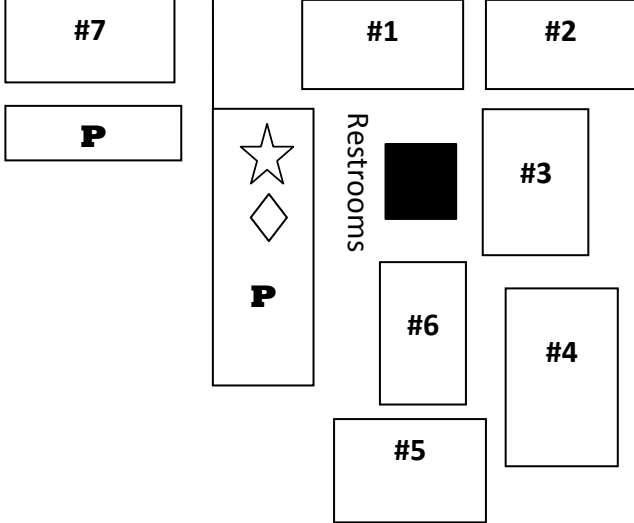

Field Maps

Millenium Forest Dr

Research Forest Dr

Bear Branch Sports Fields

To I-45
↓

Gosling Road

Directions/Info

Bear Branch is ½ mile east of TWHS on Research Forest Dr.
 All teams check-in at TWHS Campus.
 ☆ Tickets ◇ T-Shirts/Hospitality