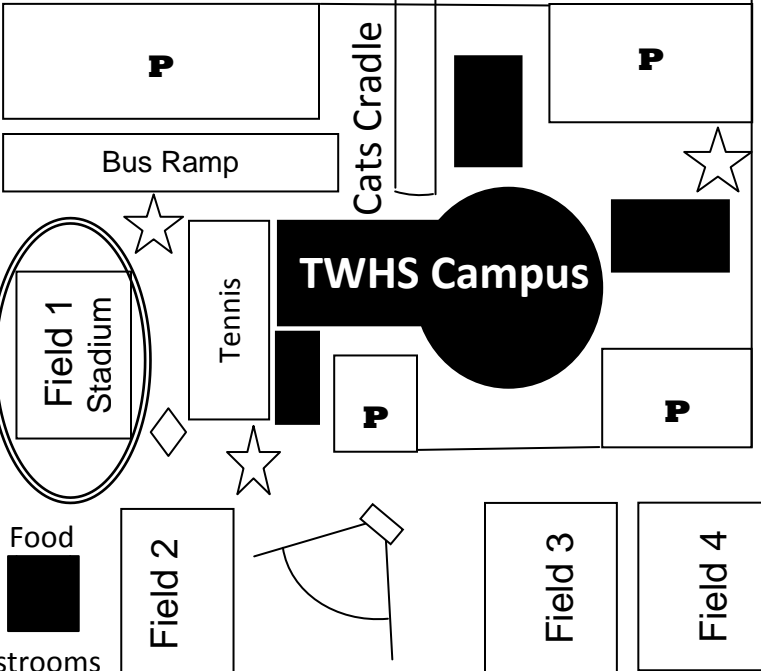

Field Maps

Millenium Forest Dr

Research Forest Dr

Bear Branch Sports Fields

To I-45
↓

Gosling Road

Directions/Info

Bear Branch is ½ mile east of TWHS on Research Forest Dr.
 All teams check-in at TWHS Campus.
 ☆ Tickets ◇ T-Shirts/Hospitality